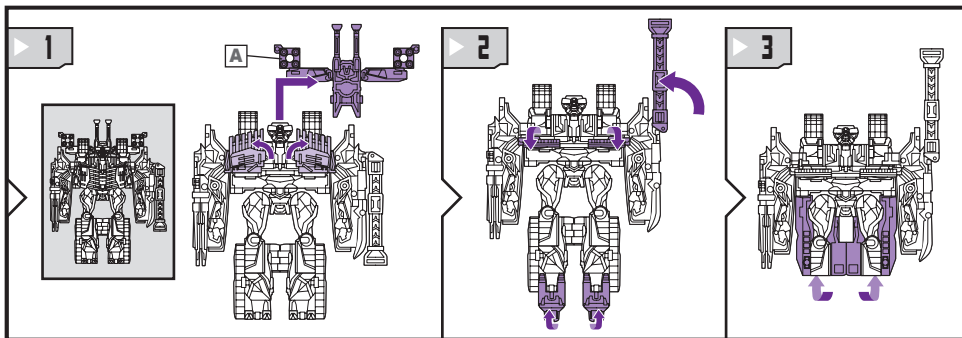

TRANSFORMERS™

AGES 4+

83782/82414 Asst.

Desert Blast BRAWL™

TRANSFORMERS.COM

NOTE: Some parts are made to detach if excessive force is applied and are designed to be reattached if separation occurs. Adult supervision may be necessary for younger children.

CHANGING TO VEHICLE

1. INSERT MISSILES INTO LAUNCHERS.
2. PULL BACK AND RELEASE TO FIRE.

Twist and release torso for robot punch!

Vehicle Mode

CHANGING TO ROBOT

P/N 6759930000

Some poses may require hand support.