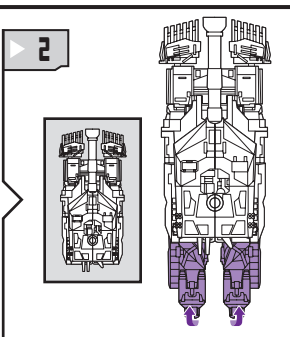

CHANGING TO VEHICLE

1. INSERT MISSILES INTO LAUNCHERS.
2. PULL BACK AND RELEASE TO FIRE.

Twist and release torso for robot punch!

Vehicle Mode

CHANGING TO ROBOT

P/N 6759930000

Some poses may require hand support.