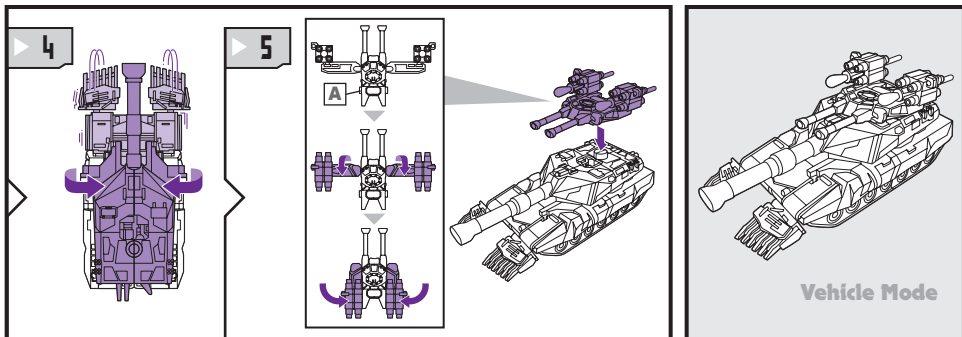

TRANSFORMERS™

AGES 4+

83782/82414 Asst.

Desert Blast BRAWL™

TRANSFORMERS.COM

NOTE: Some parts are made to detach if excessive force is applied and are designed to be reattached if separation occurs. Adult supervision may be necessary for younger children.

CHANGING TO VEHICLE

1. INSERT MISSILES INTO LAUNCHERS.
2. PULL BACK AND RELEASE TO FIRE.

Twist and release torso for robot punch!

Vehicle Mode

CHANGING TO ROBOT

P/N 6759930000

Some poses may require hand support.