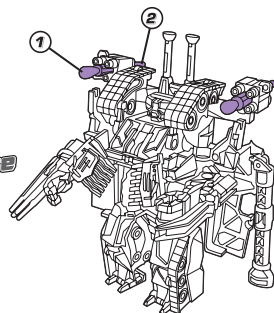

TRANSFORMERS™

AGES 4+

83782/82414 Asst.

Desert Blast BRAWL™

TRANSFORMERS.COM

NOTE: Some parts are made to detach if excessive force is applied and are designed to be reattached if separation occurs. Adult supervision may be necessary for younger children.

CHANGING TO VEHICLE

1. INSERT MISSILES INTO LAUNCHERS.
2. PULL BACK AND RELEASE TO FIRE.

Twist and release torso for robot punch!

Vehicle Mode

CHANGING TO ROBOT

P/N 6759930000

Some poses may require hand support.