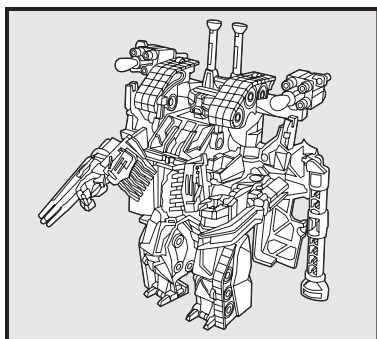

TRANSFORMERS™

AGES 4+

83782/82414 Asst.

Desert Blast BRAWL™

TRANSFORMERS.COM

NOTE: Some parts are made to detach if excessive force is applied and are designed to be reattached if separation occurs. Adult supervision may be necessary for younger children.

CHANGING TO VEHICLE

1. INSERT MISSILES INTO LAUNCHERS.
2. PULL BACK AND RELEASE TO FIRE.

Twist and release torso for robot punch!

Vehicle Mode

CHANGING TO ROBOT

P/N 6759930000

Some poses may require hand support.